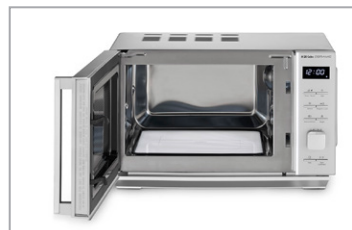

COSO<sup>®</sup>  
DESIGN

Microwave

## M 20 Cube CERAMIC

### Product features

- High-quality design microwave, perfect for cooking, reheating and defrosting food
- **High-quality stainless steel interior with a volume of 20 litres\***
- **More usable space thanks to innovative ceramic floor – no turntable required / also suitable for square plates and casserole dishes**
- 800 watt microwave and 10 power levels deliver optimum results
- Integrated designer LED control panel (can be turned on and off manually)
- **Incl. 8 automatic cooking programmes and a defrosting programme**
- LED display with standby clock
- Precise 95-minute timer with end signal
- Quite mode: key tones that can be switched on / off
- Particularly safe thanks to the switchable child lock

### Innovative ceramic base with microwave reflector

- No turntable required
- Significantly larger usable area
- Uniform distribution of microwaves for perfect results
- Also suitable for large, square casserole dishes
- Smooth bottom for easy cleaning